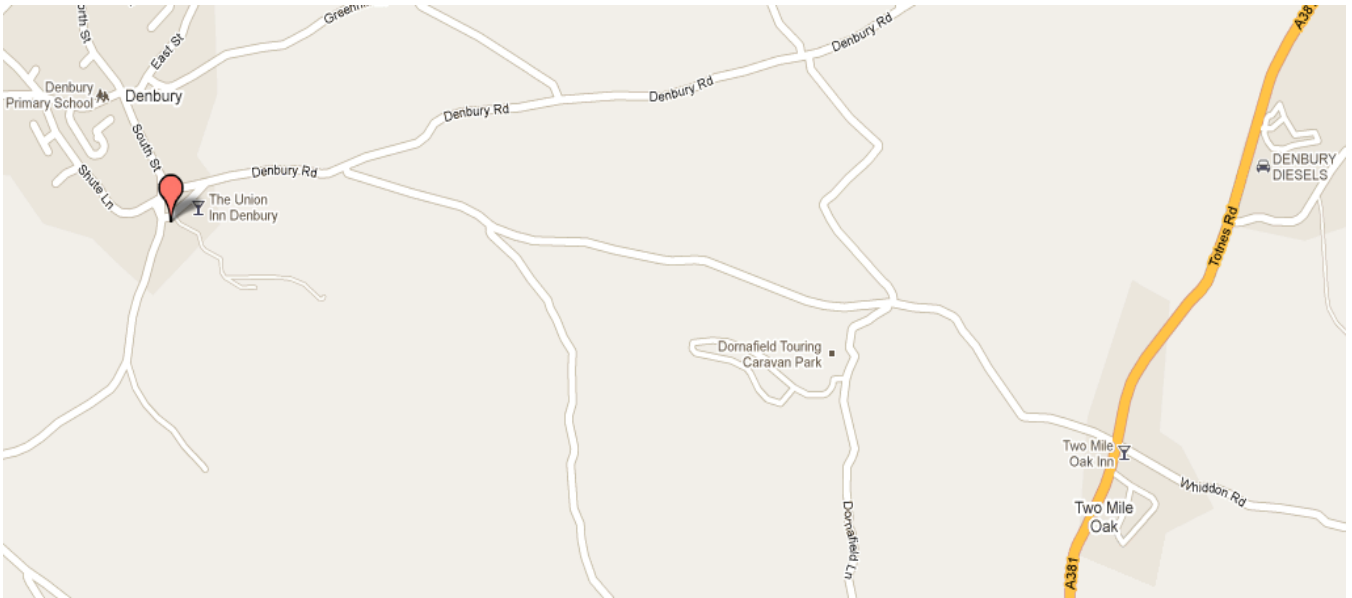

THE UNION INN DENBURY GREEN
DENBURY TQ12 6DQ
01803 812595
WWW.THEUNIONINNDENBURY.CO.UK

THE UNION INN

DENBURY

HOW TO FIND US:

WE ARE LOCATED ON THE GREEN IN THE PICTURESQUE VILLAGE OF DENBURY, 2 MILES FROM NEWTON ABBOT AND 3 MILES FROM THE A38. FOLLOW THE SIGNS TO DENBURY